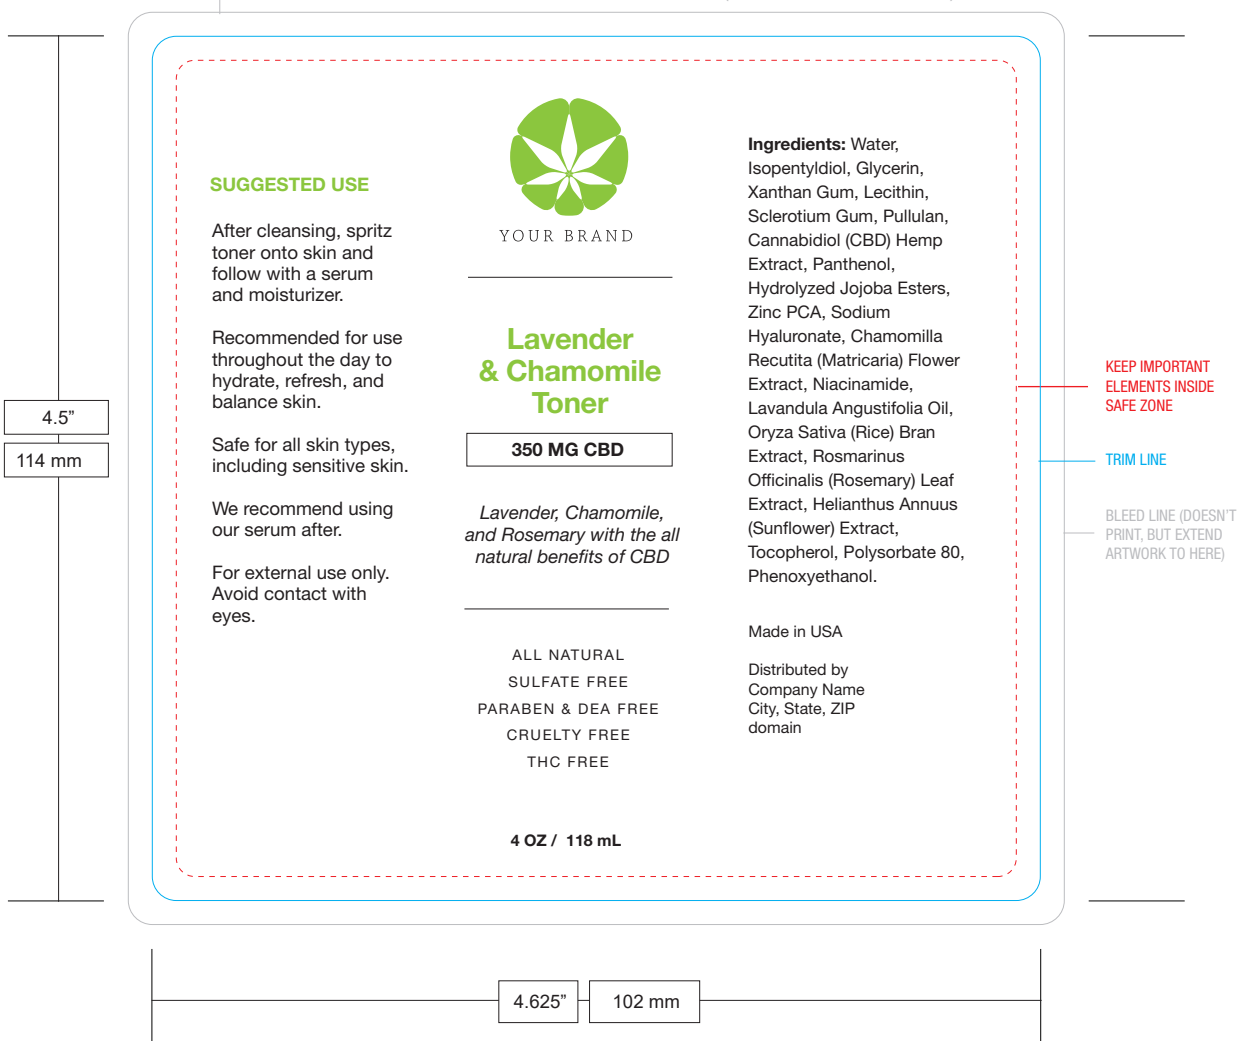

**4 oz / 118 mL Acrylic Pump Bottle
(4.5" X 4.625")**

Lavender & Chamomile Toner

Prints CMYK + **Gloss** (or **Matte**) Lamination
White BOPP Material
Permanent Adhesive (Tight Mandrel)
Deliver on 3" Core Roles
Unwind Direction: Any (Hand-Applied)
1,000 labels per roll maximum

ARTWORK RESOLUTION: 300ppi

RECOMMENDED FILE FORMAT: Adobe Illustrator .AI or Press-Ready PDF

CMYK DIGITAL OFFSET PRINTING

Fonts must be converted to outlines in final artwork file

1/8" BLEED ARTWORK DIMENSIONS: 4.875" x 4.75" (123.825 mm X 120.65 mm)

RECOMMENDED PRINTING VENDOR:

Lightning Labels, Inc
Contact: Kim Kelly
Email: kim.kelly@lightninglabels.com
Tel: 720.520.3746
www.lightninglabels.com

SHIP-TO LOCATION:

Covalent CC, LLC
Attn: Private Label Receiving
955 Grier Drive, Suite B
Las Vegas, NV 89119
(702) 766-4367

Private Label FAQs:

Have Questions? Contact design@covalentcbd.com