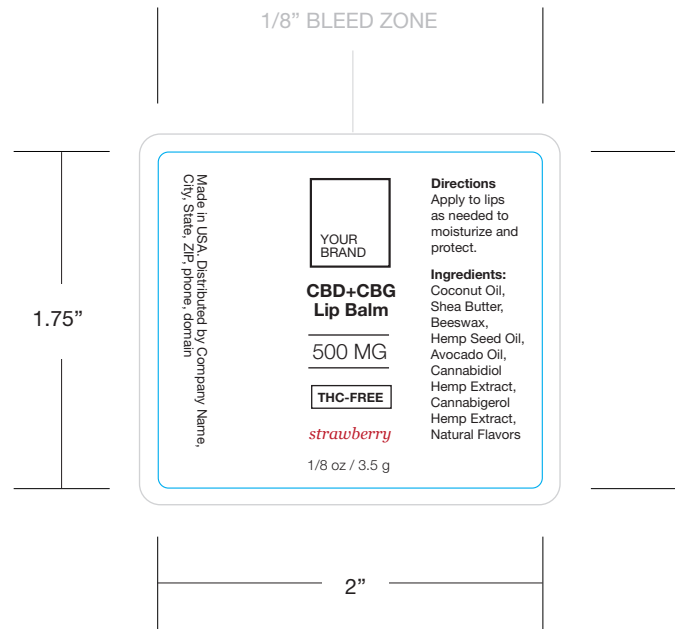

**1/8 Oz Oval Propel Tube
(1.75" X 2")**

CBD+CBG Lip Balm

Prints CMYK + **Gloss** (or **Matte**) Lamination
White BOPP Material
Permanent Adhesive (Tight Mandrel)
Deliver on 3" Core Roles
Unwind Direction: #3 (Right side off first)
1,000 labels per roll maximum

ARTWORK RESOLUTION: 300ppi

RECOMMENDED FILE FORMAT: Adobe Illustrator .AI or Press-Ready PDF

RECOMMENDED PRINTING VENDOR:

Lightning Labels, Inc
Contact: Kim Kelly
Email: kim.kelly@lightninglabels.com
Tel: 720.520.3746
www.lightninglabels.com

SHIP-TO LOCATION:

Covalent CC, LLC
Attn: Private Label Receiving
955 Grier Drive, Suite B
Las Vegas, NV 89119
(702) 766-4367

Private Label FAQs:

Have Questions? Contact design@covalentcbd.com