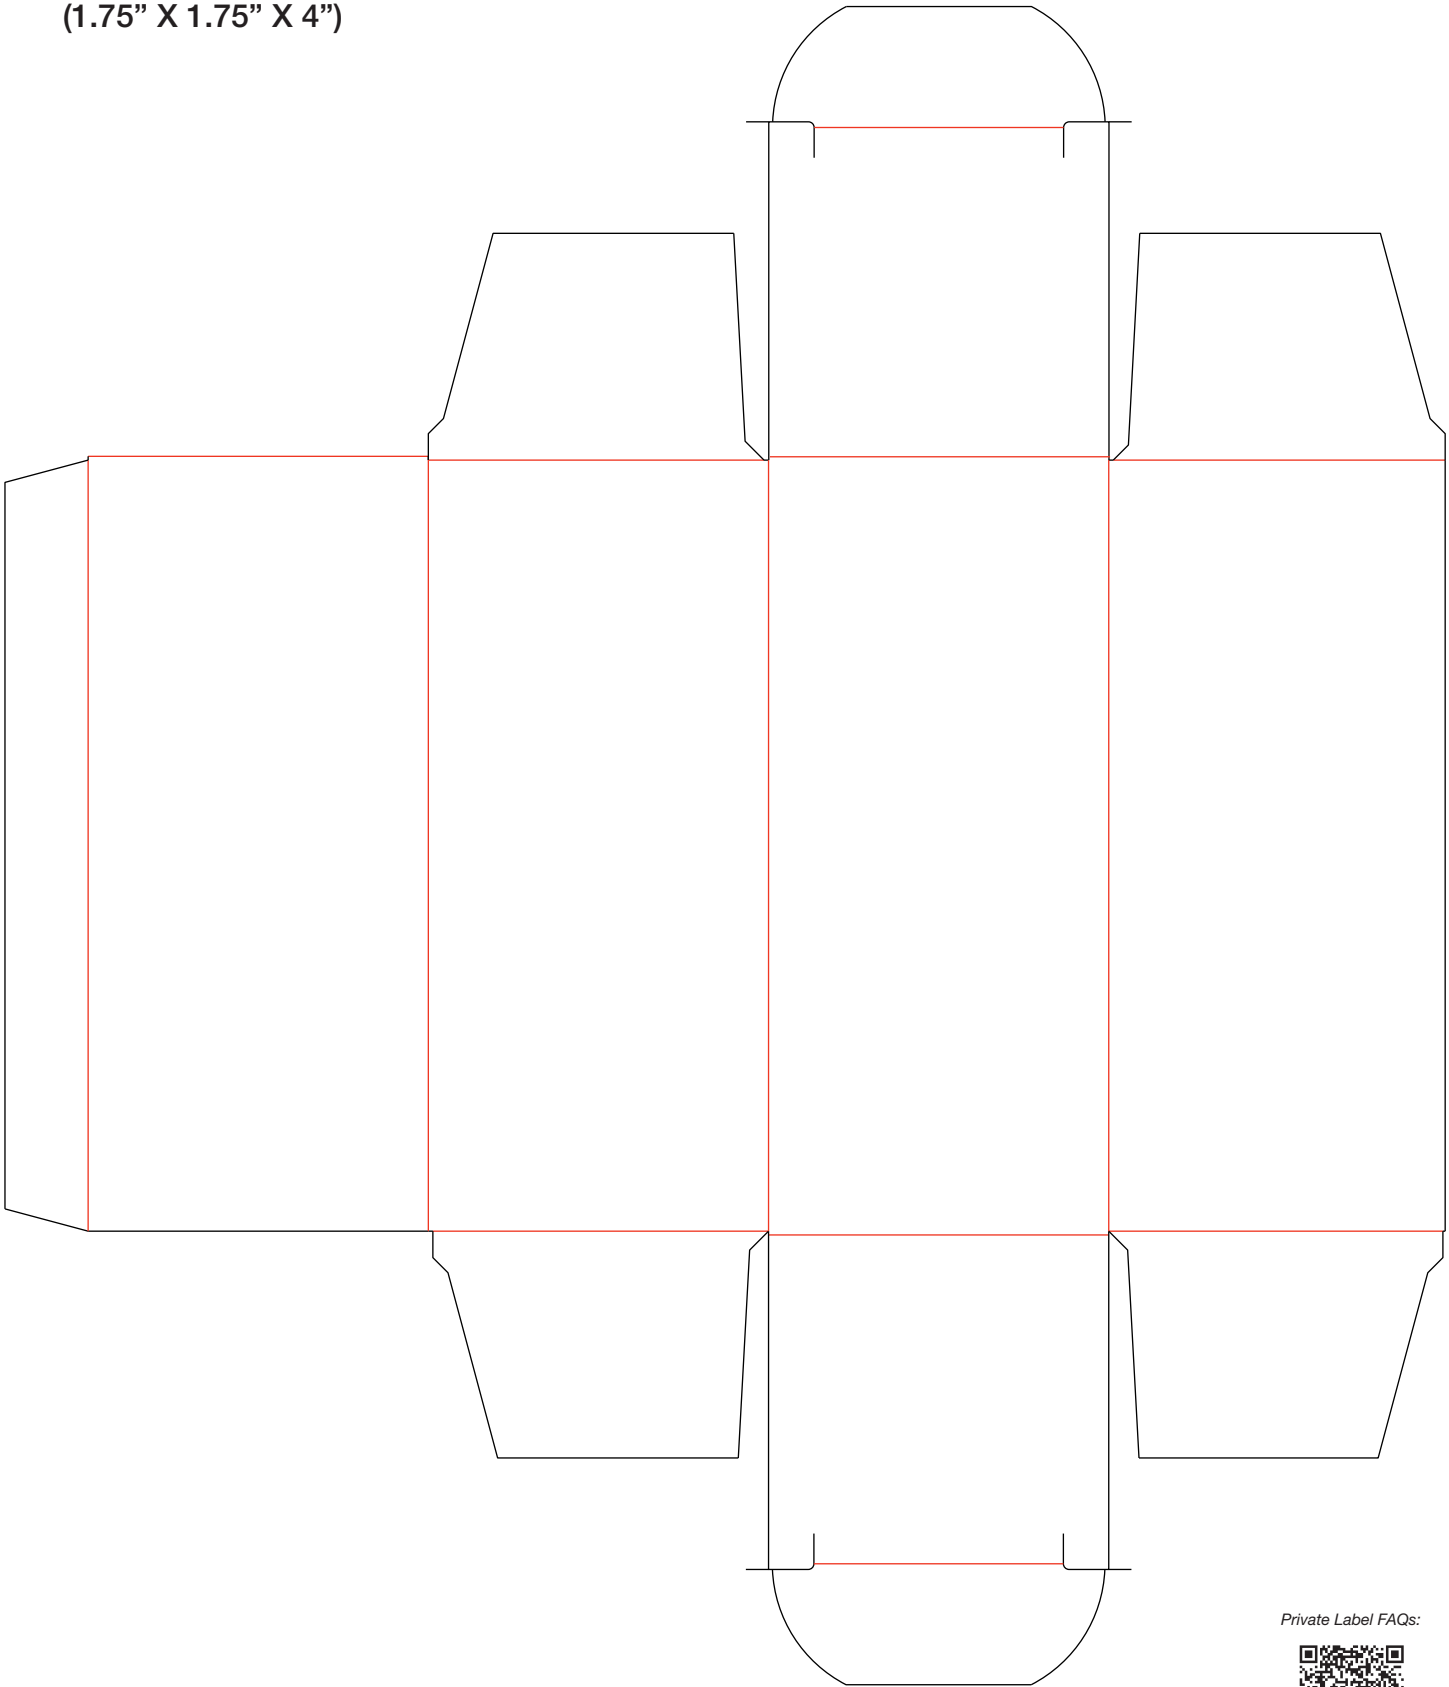

**30ct 75cc Softgel Bottle Carton
(1.75" X 1.75" X 4")**

Private Label FAQs:

Have Questions? Contact design@covalentcbd.com