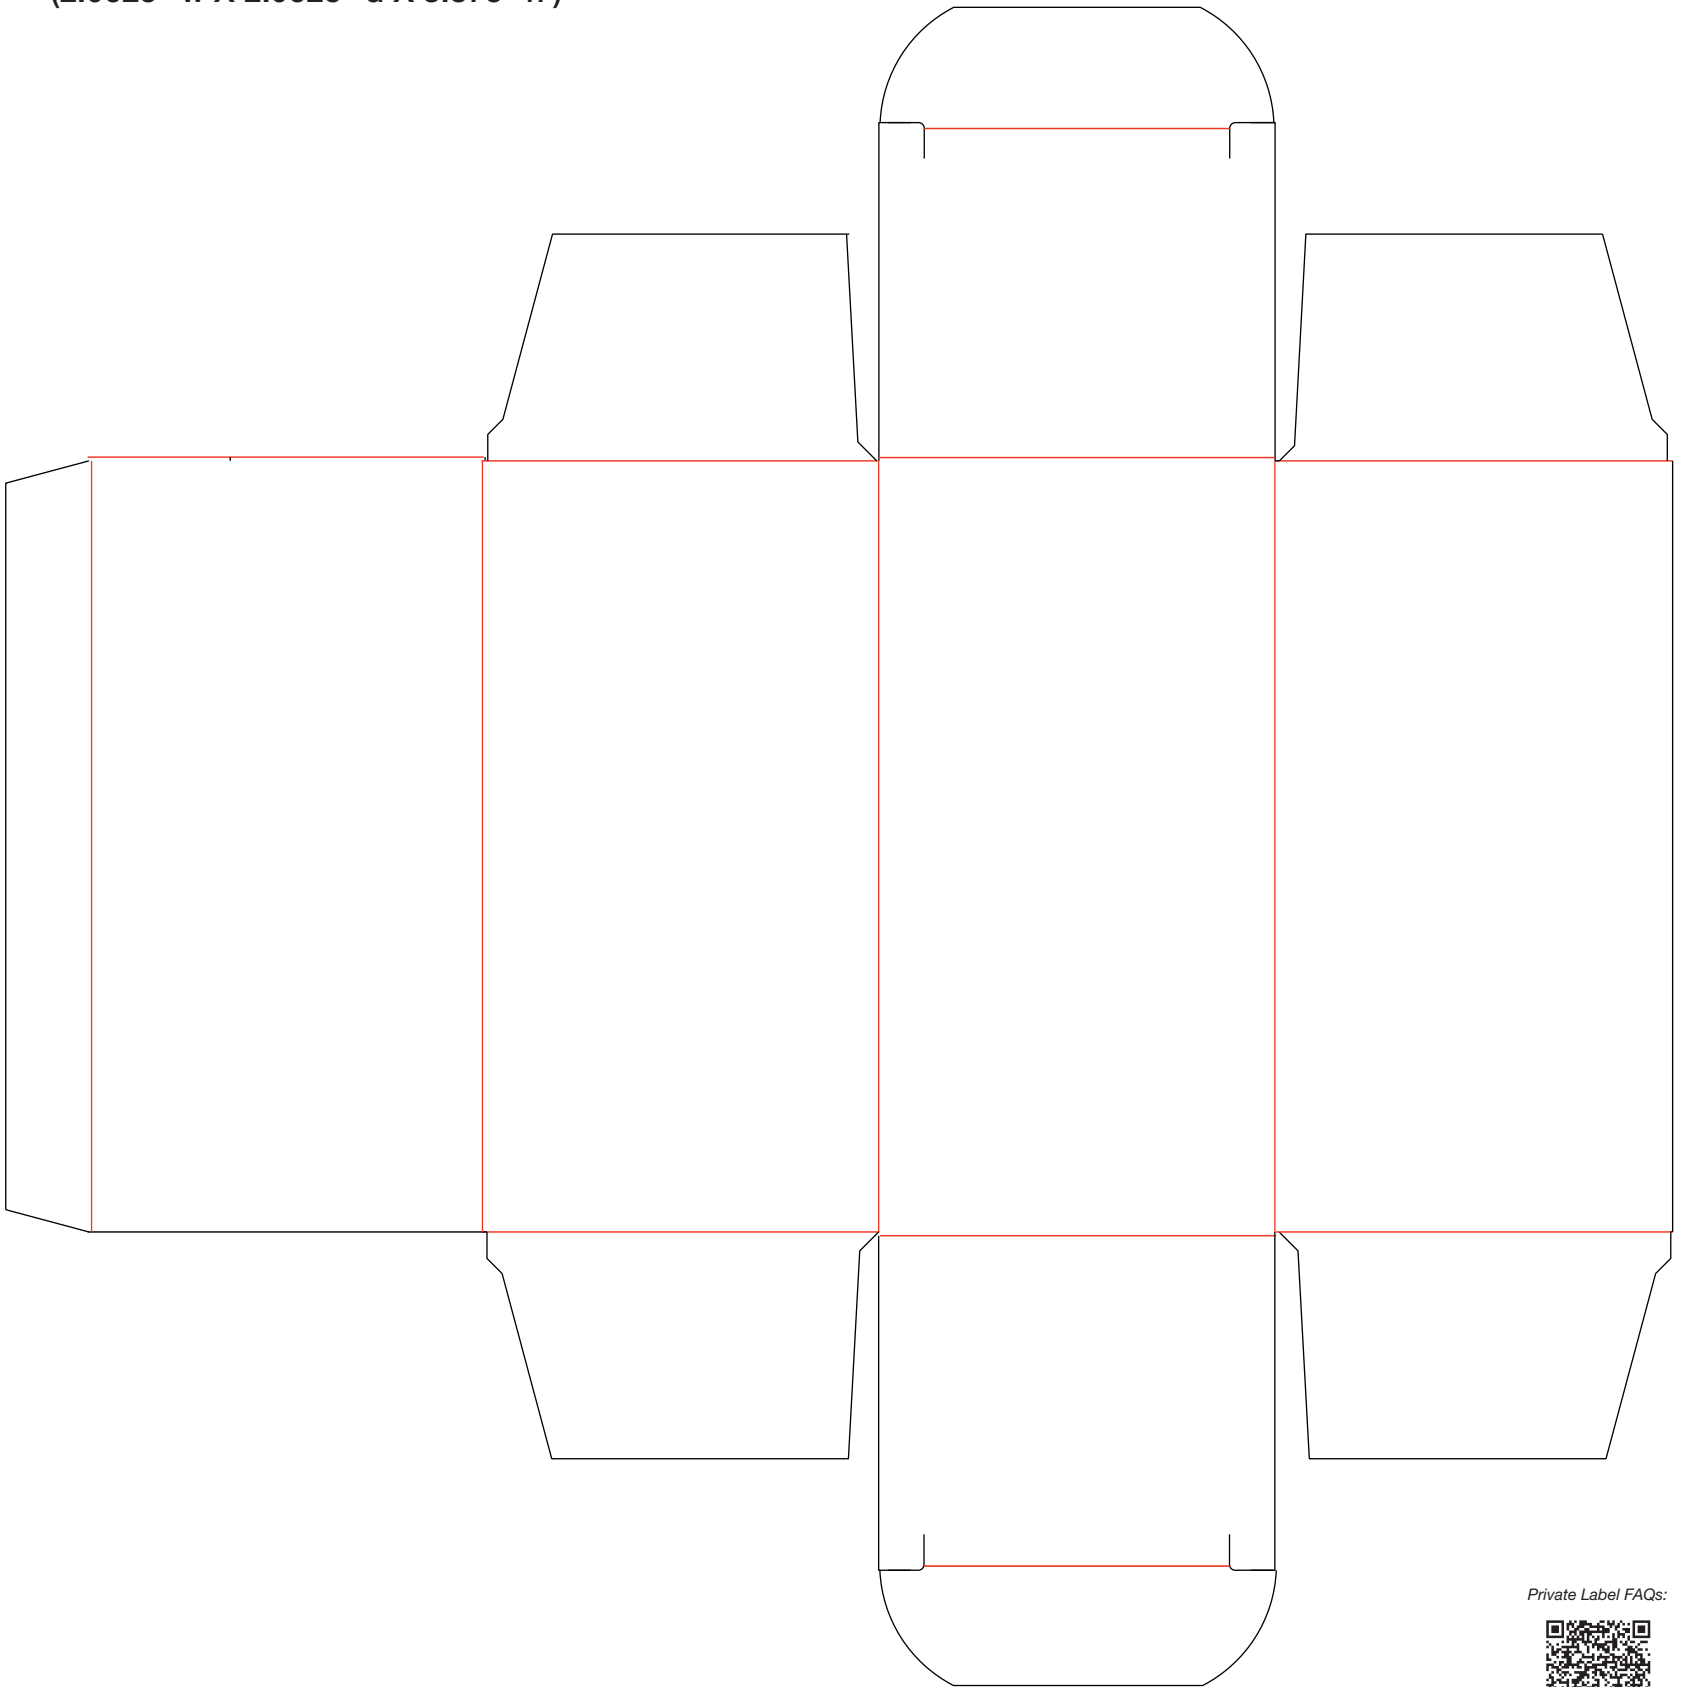

60ct / 120cc Softgel Bottle Carton
(2.0625" w X 2.0625" d X 3.875" h)

Private Label FAQs:

Have Questions? Contact design@covalentcbd.com